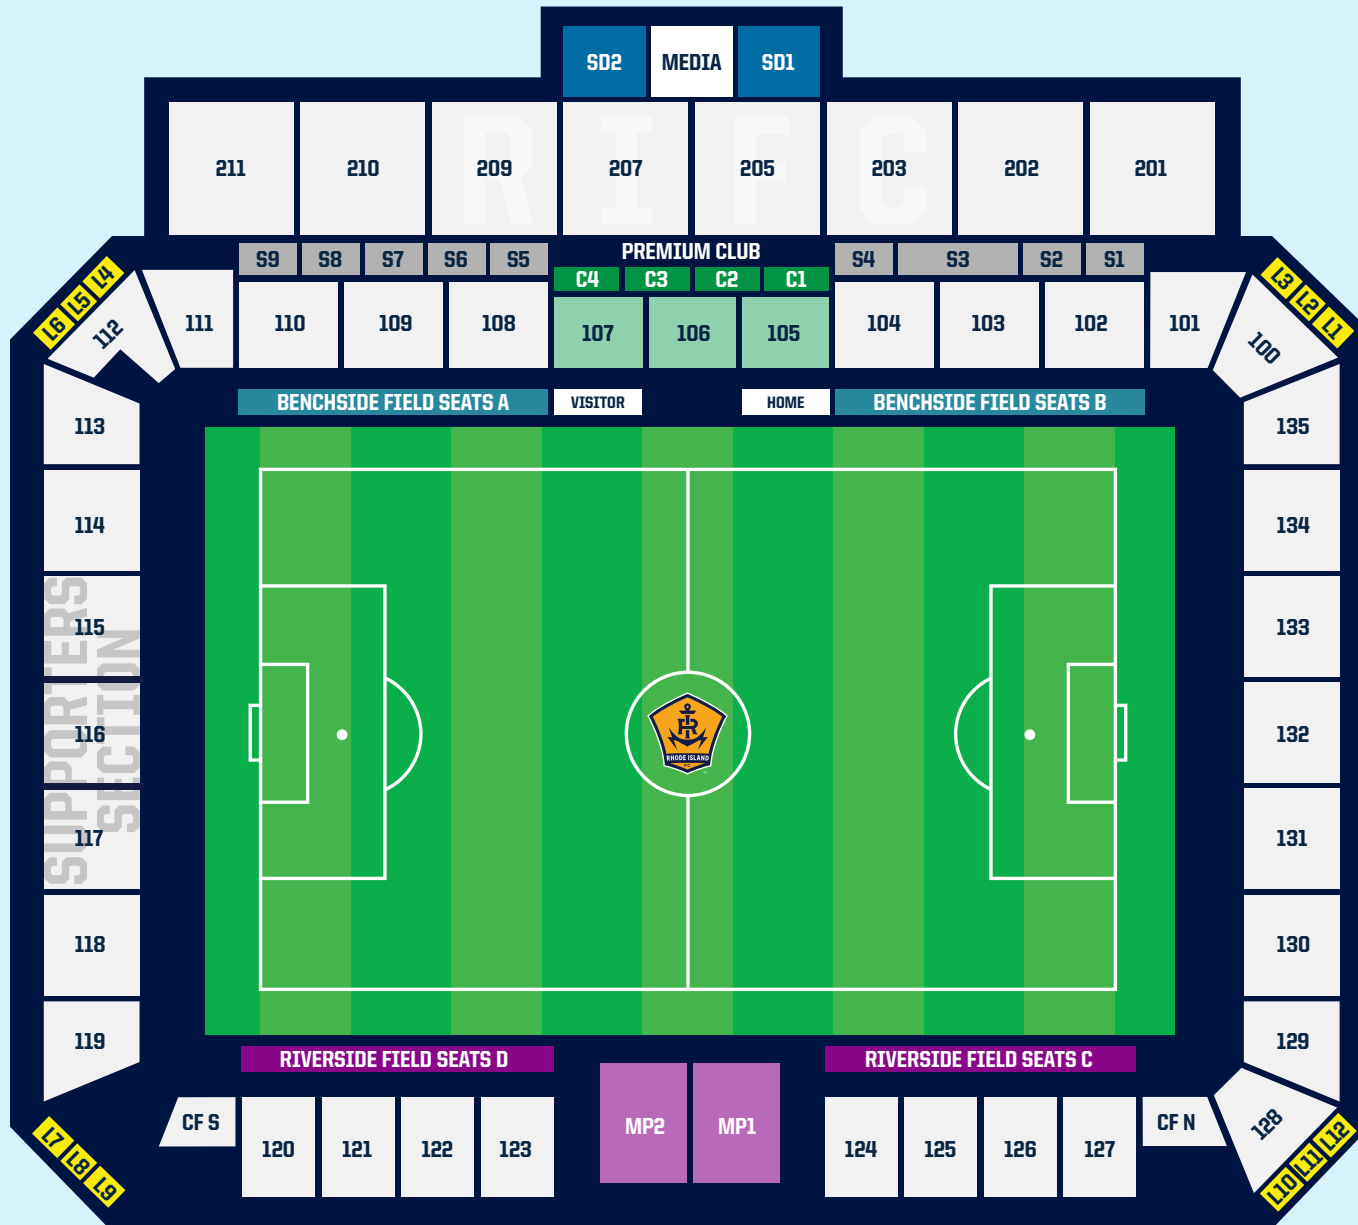

PREMIUM SEATING GUIDE

LUXURY SUITES/BOXES

- SUITES
- LOGE BOXES
- SKY DECKS
- MIDFIELD PAVILIONS

For pricing, please contact RIFC Ticketing at tickets@rhodeislandfc.com

PREMIUM SEATING

	GAME	SEASON
 PLATINUM CLUB SEATS*	\$200	\$3,600
 PREMIER CLUB SEATS*	\$155	\$2,790
 BENCHSIDE FIELD SEATS	\$105	\$1,890
 RIVERSIDE FIELD SEATS	\$90	\$1,620

*Platinum and Premier Club seats include food and beverage including non-alcoholic drinks, beer and wine.

Prices subject to change. Above pricing is applicable to full season memberships only.