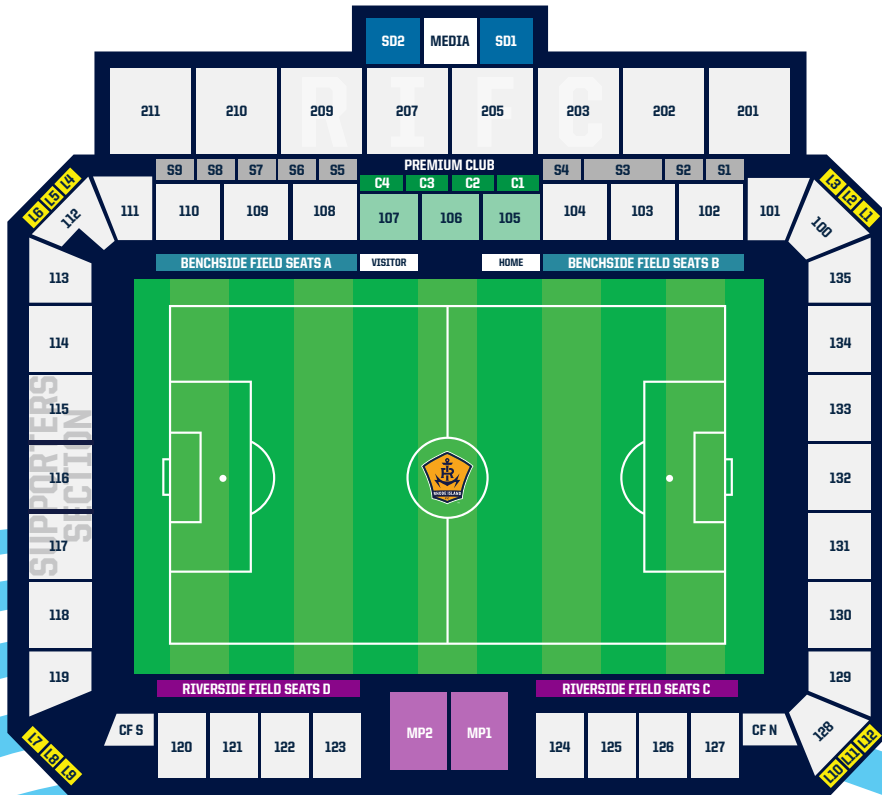

RHODE ISLAND FC PREMIUM PAYMENT INCENTIVES

RHODE ISLAND FC PREMIUM SEATING MAP

- SUITES
- LOGE BOXES
- SKY DECKS
- MIDFIELD PAVILIONS
- PLATINUM CLUB SEATS*
- PREMIER CLUB SEATS*
- BENCHSIDE FIELD SEATS
- RIVERSIDE FIELD SEATS

SEEKONK RIVER

Rhode Island FC Team Fly-Away Trip

All 2025 premium seat holders have an exclusive once-in-a-lifetime opportunity to join RIFC on our away trip to Charleston, SC on October 19 with a down payment and signed contracts for all 2025 premium products by Oct. 1.